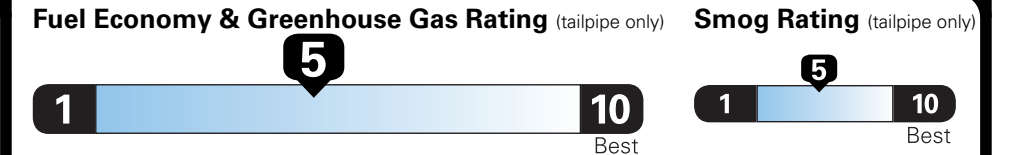

This vehicle emits 347 grams CO₂ per mile. The best emits 0 grams per mile (tailpipe only). Producing and distributing fuel also create emissions; learn more at fuelconomy.gov.

Actual results will vary for many reasons, including driving conditions and how you drive and maintain your vehicle. The average new vehicle gets 27 MPG and costs $7,500 to fuel over 5 years. Cost estimates are based on 15,000 miles per year at $2.70 per gallon. MPGe is miles per gasoline gallon equivalent. Vehicle emissions are a significant cause of climate change and smog.

fuelconomy.gov

Calculate personalized estimates and compare vehicles

10-year
100,000-mile
LIMITED POWERTRAIN WARRANTY

10 YEAR /100,000 MILE POWERTRAIN
7 YEAR /100,000 MILE ANTI-CORROSION/PERFORATION
5 YEAR /60,000 MILE BUMPER-TO-BUMPER
5 YEAR /UNLIMITED MILE ROADSIDE ASSISTANCE

GOVERNMENT 5-STAR SAFETY RATINGS

This vehicle has not been rated by the government for overall vehicle score, frontal crash, side crash, or rollover risk.

Source: National Highway Traffic Safety Administration (NHTSA).
www.safercar.gov or 1-888-327-4236

Parts Content Information

For vehicles in this carline:
U.S./Canadian Major Sources of Parts Content: Foreign Parts Content:
0% **JAPAN 93%**

For this vehicle:
Final Assembly Point: **OKAZAKI, JAPAN**
Country of Origin: **JAPAN**
Engine: **JAPAN**
Transmission: **JAPAN**

Note: Parts content does not include final assembly, distribution, or other non-parts costs.