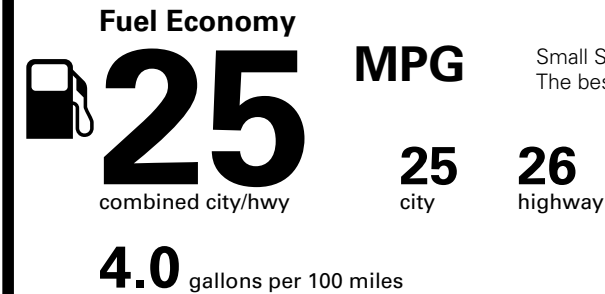

Safety & Security

- Anti-lock Braking System (ABS) with Electronic Brakeforce Distribution (EBD) and brake assist
- Electronic parking brake with auto hold
- Active Stability Control (ASC)
- Hill Start Assist (HSA)
- Tire Pressure Monitoring System (TPMS)
- Blind Spot Warning (BSW) with Lane Change Assist (LCA) and Rear Cross Traffic Alert (RCTA)
- Automatic High Beam (AHB)
- Forward Collision Mitigation (FCM) with Pedestrian Detection
- Lane Departure Warning (LDW)
- Advanced dual-stage front airbags
- Driver knee airbag
- Front seat-mounted side airbags
- Side curtain airbags
- LATCH (Lower Anchors and Tethers for Children)
- Child safety rear door locks
- Anti-theft alarm system
- Anti-theft engine immobilizer
- RISE body construction

Additional Equipment

Full Tank of Gas	INCLUDED
Mitsubishi Connect Subscriptions	INCLUDED
24-month trial from the date of vehicle delivery (mobile app enrollment required) - Safeguard services - Remote services	
Panoramic Sunroof Package	$1,000.00
- Power panoramic sunroof - Roof rails	
Accy Tonneau Cover	$190.00
Accy Wheel Locks	$70.00
Accy Carpeted Floor Mats and Portfolio	$145.00

MSRP*	$27,095.00
Total Additional Equipment:	$1,405.00
Subtotal:	$28,500.00
Destination/Handling:	$1,095.00
Total MSRP*:	$29,595.00

*MSRP (Manufacturer's Suggested Retail Price)

Visit us at www.mitsubishicars.com

Fuel Economy and Environment

Gasoline Vehicle

Small SUVs range from 18 to 120 MPG. The best vehicle rates 136 MPGe.

You spend $500 more in fuel costs over 5 years compared to the average new vehicle.

Annual fuel COST
$1,600